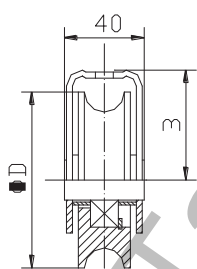

Ролка Estebro® за плъзгачи се врати с горен капак ф 200x20 мм, пластмасова, завинтване, U-20

Cod	Dimens.	A	B	C	ØD			Peso Max. Kg
312	80x20	116	45	87	78	12	7,25	655
313	90x20	122	50	90	88	9	5,78	655
314	100x20	127	55	99	98	8	5,95	655
315	120x20	140	65	113	118	6	5,34	655
316	150x20	160	80	130	147	2	2,37	655
317	200x20	190	113	163	197	4	7,04	655

Family: Sliding door fittings

Material: 11SMn30 steel, box of DD11 steel

Finish: Zinc-plated

Maximum weight supported by the bearing*: 655 kg

Description: Wheel with box and 6204 2RS bearing. It is installed in the sliding doors to let their displacement over the guide. The installation consists in screwing the box to the door's base with two M.8 screws.