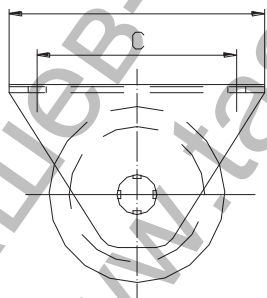

Ролка Estebro® за плъзгачи се врати с горен капак ф 200x20 мм, пластмасова, завинтване, U-20

Cod	Dimens.	A	B	C	ØD			Peso Max. Kg
312	80x20	116	45	87	78	12	7,25	655
313	90x20	122	50	90	88	9	5,78	655
314	100x20	127	55	99	98	8	5,95	655
315	120x20	140	65	113	118	6	5,34	655
316	150x20	160	80	130	147	2	2,37	655
317	200x20	190	113	163	197	4	7,04	655

Family: Sliding door fittings

Material: 11SMn30 steel, box of DD11 steel

Finish: Zinc-plated

Maximum weight supported by the bearing*: 655 kg

Description: Wheel with box and 6204 2RS bearing. It is installed in the sliding doors to let their displacement over the guide. The installation consists in screwing the box to the door's base with two M.8 screws.